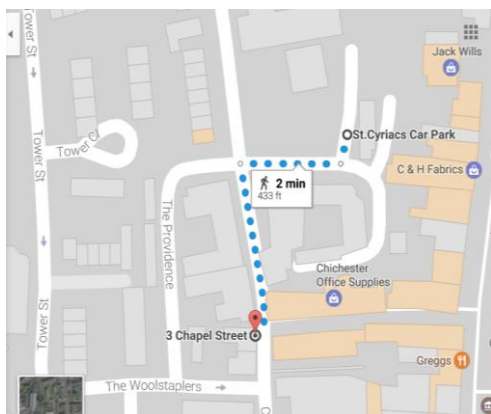

**Directions**

Northgate  
 Carpark

On-street  
 Parking  
 including:  
 Tower Street  
 and  
 Chapel Street

St Cyriacs  
 Carpark

Chichester  
 Town Centre

**From the Chichester Festival Theatre/Northgate Car Park (walking).** Chichester - PO19 6AA

Walk south. Turn right towards Northgate/A286. Turn left onto Northgate/A286. Slight left onto Northgate. Continue onto Northgate. Turn right towards Chapel Street. Turn left onto Chapel Street, your destination will be on the right.

**From St Cyriacs Car Park (walking).** Chichester - PO19 1AN

Walk south towards St Cyriacs. Turn right onto St Cyriacs. Turn left onto Chapel Street, your destination will be on the right.