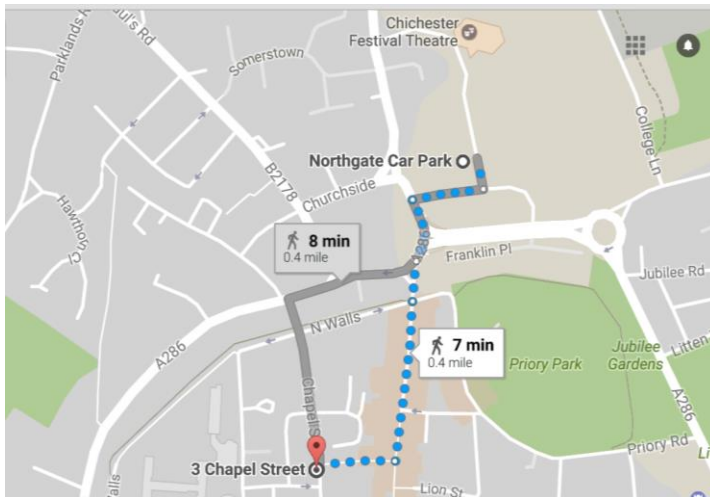

**Directions**

Northgate  
 Carpark

On-street  
 Parking  
 including:  
 Tower Street  
 and  
 Chapel Street

St Cyriacs  
 Carpark

Chichester  
 Town Centre

**From the Chichester Festival Theatre/Northgate Car Park (walking).** Chichester - PO19 6AA

Walk south. Turn right towards Northgate/A286. Turn left onto Northgate/A286. Slight left onto Northgate. Continue onto Northgate. Turn right towards Chapel Street. Turn left onto Chapel Street, your destination will be on the right.

**From St Cyriacs Car Park (walking).** Chichester - PO19 1AN

Walk south towards St Cyriacs. Turn right onto St Cyriacs. Turn left onto Chapel Street, your destination will be on the right.