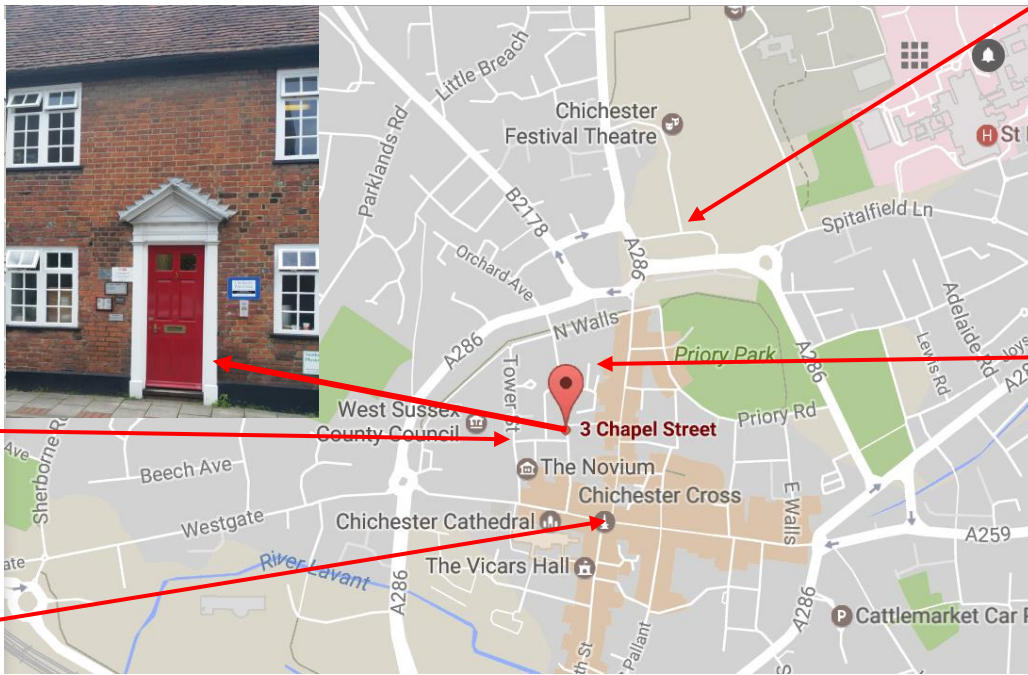

**Directions**

Northgate  
 Carpark

On-street  
 Parking  
 including:  
 Tower Street  
 and  
 Chapel Street

St Cyriacs  
 Carpark

Chichester  
 Town Centre

**From the Chichester Festival Theatre/Northgate Car Park (walking).** Chichester - PO19 6AA

Walk south. Turn right towards Northgate/A286. Turn left onto Northgate/A286. Slight left onto Northgate. Continue onto Northgate. Turn right towards Chapel Street. Turn left onto Chapel Street, your destination will be on the right.

**From St Cyriacs Car Park (walking).** Chichester - PO19 1AN

Walk south towards St Cyriacs. Turn right onto St Cyriacs. Turn left onto Chapel Street, your destination will be on the right.